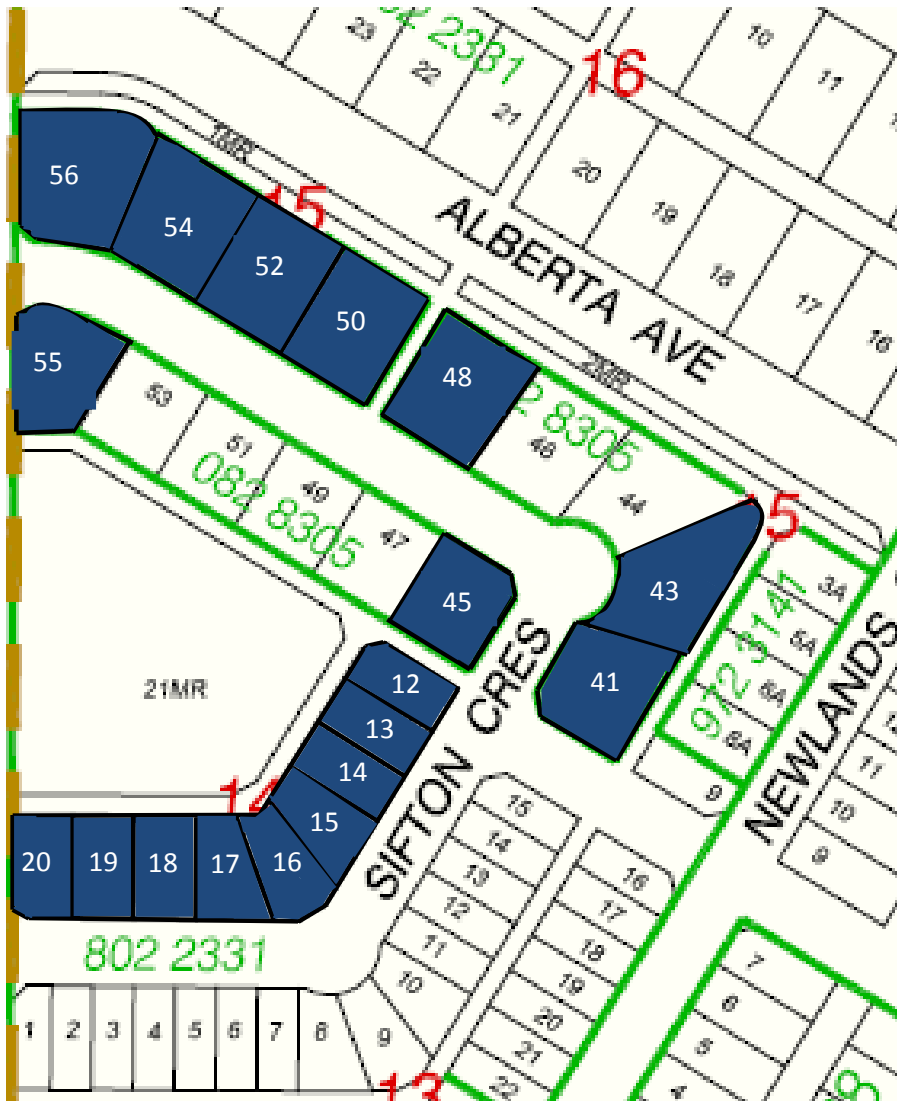

RESIDENTIAL LOTS FOR SALE

	Pricing
Lots 41, 43, 45, 48, 50, 52, 54, 55, 56, Block 15, Plan 082 8305	\$12,000.00 ea
Lots 12, 13, 14, 15, 16, 17, 18, 19, 20, Block 14, Plan 802 2331	\$6,500.00 ea